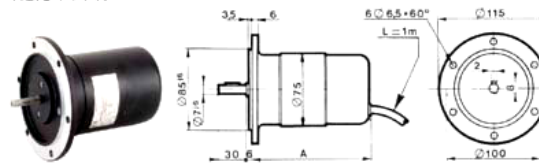

- Over 30 YEARS Supplying Africa -

BirCraft

GEARED MOTORS - LINEAR ACTUATORS - CONTROLS

Website: www.bircraft.co.za Fax: 086 694 5806 E-mail: 01@bircraft.co.za International Tel. +27 11 468 1881 Fax: 011 468 1698
National Sales: **0861 BIRCRAFT** National Sales: **086 124 7272** Cell: **074 465 1744**

BEE Certified

SHORT FORM SELECTION

RADIO-ENERGIE Tachogenerators

Radio-Energie, Europe's leading manufacturer of Tachogenerators, was founded in 1928 to produce electric generators and converters to supply power to radio telephonic and radio telegraphic receivers and transmitters; hence its name.

TACHOGENERATORS

In 1949 Radio-Energie started to produce Tachogenerators for industry and have produced a wide range of high quality and reliable units ever since. The REO444R quickly established itself as the 'Industry Standard' and with its many options it quickly became the engineer's choice.

RE.0444 N

Our technical help desk is always available to discuss your applications and in particular help you identify your Tacho that requires replacement.

We offer replacements for many other brands including Hubner, Baumuller, BALDOR, Debu, Magnetic, Rotex, GE and Thalheim.

If you are looking for a replacement Tacho it is helpful to include the Model & Serial number in any correspondence.

PRECILEC

(SPECS FOR GUIDELINES ONLY)

Member Mr. P Birkett

Company Reg # 1989/001275/23

VAT Reg # 4500121290